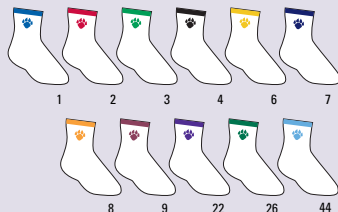

BODY COLOR ACCENT

1 - White	Royal
2 - White	Scarlet
3 - White	Kelly NEW
4 - White	Black
6 - White	Gold
7 - White	Navy
8 - White	Orange
9 - White	Maroon
22 - White	Purple
26 - White	Dk. Green
44 - White	Col. Blue NEW