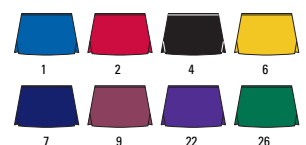

GIRL'S AND WOMEN'S SIZES!

NEW COLORS

4068 GIRL'S LIST 36.90

4058 WOMEN'S LIST 38.90

STYLE: Box Pleated Skirt With Contrast Colored Pleats
FABRIC: 14oz. double-knit polyester
FEATURES: • Coordinating colored box pleats
 • Elastic waist for secure fit
 • Reinforced construction
SIZES: Girl's XXS-L
 Women's XXS-XL

HIGH PLEAT COUNT!
 GIRL'S SKIRT HAS 6-8 PLEATS
DEPENDING ON SIZE
 WOMEN'S SKIRT HAS 8-11 PLEATS
DEPENDING ON SIZE

GIRL'S AND WOMEN'S SIZES!

4066 GIRL'S LIST 23.90

4056 WOMEN'S LIST 24.90

STYLE: A-Line No Pleat Skirt
FABRIC: 14oz. double knit polyester
FEATURES: • Covered elastic waistband for unsurpassed comfort and fit
 • Side notches
 • Reinforced construction
SIZES: Girl's XXS-L
 Women's XXS-XL

BODY COLOR
1 - Royal
2 - Scarlet
4 - Black
6 - Gold
7 - Navy
9 - Maroon
22 - Purple
26 - Dark Green

WOMEN'S SHELL: XXS (30-32), XS (32-34), S (34-36), M (36-38), L (38-40), XL (40-42), 2XL (42-44)
GIRL'S SHELL: XXS (22-24), XS (24-26), S (26-28), M (28-30), L (30-32), XL (33-35)
GIRL'S SKIRT: XXS (16-18), XS (18-20), S (20-22), M (22-24), L (24-26)
WOMEN'S SKIRT: XXS (22-24), XS (24-26), S (26-28), M (28-30), L (30-33), XL (33-36)