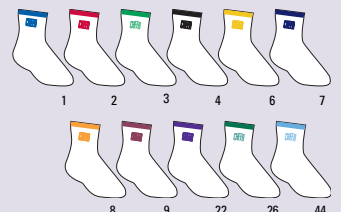

BODY COLOR ACCENT

1 - White	Royal
2 - White	Scarlet
3 - White	Kelly
4 - White	Black
6 - White	Gold
7 - White	Navy
8 - White	Orange
9 - White	Maroon
22 - White	Purple
26 - White	Dark Green
44 - White	Columbia Blue