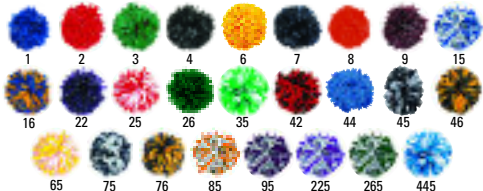

HIGH PLEAT COUNT!
 GIRL'S SKIRT HAS 6-8 PLEATS
DEPENDING ON SIZE
 WOMEN'S SKIRT HAS 8-11 PLEATS
DEPENDING ON SIZE

GIRL'S AND WOMEN'S SIZES!

4066 GIRL'S LIST 23.90

4056 WOMEN'S LIST 24.90

STYLE: A-Line No Pleat Skirt
FABRIC: 14oz. double knit polyester
FEATURES: • Covered elastic waistband for unsurpassed comfort and fit
 • Side notches
 • Reinforced construction
SIZES: Girl's XXS-L
 Women's XXS-XL

BODY COLOR
1 - Royal
2 - Scarlet
4 - Black
6 - Gold
7 - Navy
9 - Maroon
22 - Purple
26 - Dark Green

WOMEN'S SHELL: XXS (30-32), XS (32-34), S (34-36), M (36-38), L (38-40), XL (40-42), 2XL (42-44)
GIRL'S SHELL: XXS (22-24), XS (24-26), S (26-28), M (28-30), L (30-32), XL (33-35)
GIRL'S SKIRT: XXS (16-18), XS (18-20), S (20-22), M (22-24), L (24-26)
WOMEN'S SKIRT: XXS (22-24), XS (24-26), S (26-28), M (28-30), L (30-33), XL (33-36)

POM PONS

**NEW
COLORS**

6030 SOLD INDIVIDUALLY LIST **9.90**

STYLE: Cheer Pom Pons
FABRIC: 3/4" wide 6" long plastic strands, 1024 strands
FEATURES: • Baton handle
• Prefluffed
• Sold individually, not in pairs
SIZES: 6" plastic strands at 3/4" wide

COLORS

- | | | |
|----------------------|-----------------------------|----------------------------------|
| 1 - Royal | 16 - Royal/Gold | 65 - Gold/White |
| 2 - Scarlet | 22 - Purple | 75 - Navy/White |
| 3 - Kelly NEW | 25 - Scarlet/White | 76 - Navy/Gold |
| 4 - Black | 26 - Dark Green | 85 - Orange/White |
| 6 - Gold | 35 - Kelly/White NEW | 95 - Maroon/White |
| 7 - Navy | 42 - Black/Scarlet | 225 - Purple/White |
| 8 - Orange | 44 - Col. Blue NEW | 265 - Dk. Green/White |
| 9 - Maroon | 45 - Black/White | 445 - Col. Blue/White NEW |
| 15 - Royal/White | 46 - Black/Gold | |