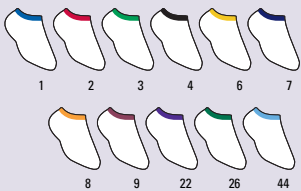

CHEER SOCKS

CHOOSE FROM
5 GREAT STYLES

NEW MICROFIBER CHEER SOCK

STYLE: Microfiber Comfort Cheer sock
FABRIC: 98% Nylon, 2% Lycra Spandex
FEATURES: • The feel of cashmere, the durability of acrylic
• Choice of popular solid colors
• Ped sock styling
• Special stretch fabric fits almost any size from ladies 5 to men's 14

NEW

SIZES: One size fits most

BODY COLOR

1 - Royal	5 - White	9 - Maroon
2 - Scarlet	6 - Gold	22 - Purple
3 - Kelly	7 - Navy	26 - Dark Green
4 - Black	8 - Orange	44 - Columbia Blue

5030 ONE SIZE FITS MOST LIST 4.00

NEW COLORS

NEW COLORS

NEW COLORS

NEW

5014 GIRL'S LIST 2.80
5024 WOMEN'S LIST 2.90

STYLE: "Anklet" Style Cheer Sock
FABRIC: Comfortable 50% cotton, 32% acrylic, 18% nylon
FEATURES: • Low cut with colored edge
• Choice of coordinating colors
SIZES: Girl's sock size 7-9
Women's sock size 9-11

BODY COLOR ACCENT

1 - White	Royal
2 - White	Scarlet
3 - White	Kelly NEW
4 - White	Black
6 - White	Gold
7 - White	Navy
8 - White	Orange
9 - White	Maroon
22 - White	Purple
26 - White	Dk. Green
44 - White	Col. Blue NEW

5013 GIRL'S LIST 3.80
5023 WOMEN'S LIST 3.90

STYLE: "Paw Print" Style Cheer Sock
FABRIC: Comfortable 50% cotton, 32% acrylic, 18% nylon
FEATURES: • Popular cheer design
• Choice of coordinating colors
SIZES: Girl's sock size 7-9
Women's sock size 9-11

BODY COLOR ACCENT

1 - White	Royal
2 - White	Scarlet
3 - White	Kelly NEW
4 - White	Black
6 - White	Gold
7 - White	Navy
8 - White	Orange
9 - White	Maroon
22 - White	Purple
26 - White	Dk. Green
44 - White	Col. Blue NEW

5010 GIRL'S LIST 3.80
5020 WOMEN'S LIST 3.90

STYLE: "Megaphone" Style Cheer Sock
FABRIC: Comfortable 50% cotton, 32% acrylic, 18% nylon
FEATURES: • Popular cheer design
• Choice of coordinating colors
SIZES: Girl's sock size 7-9
Women's sock size 9-11

BODY COLOR ACCENT