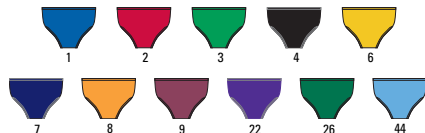

GIRL'S AND WOMEN'S SIZES!

1064 GIRL'S LIST **27.90**

1054 WOMEN'S LIST **28.90**

STYLE: Deluxe Cheer Shell
FABRIC: 14oz. and 17oz. double-knit polyester
FEATURES: • Coordinating three stripe trim
• Angled body insert panel
• Trimmed bottom hem inserts
• Solid colored back
• Reinforced construction
SIZES: Girl's XXS - XL
Women's XXS - 2XL Add (2X-$5)

BODY COLOR/BACK	BODY PANEL	TRIM
1 - Royal	White	White/Royal/White
2 - Scarlet	White	White/Scarlet/White
4 - Black	White	White/Black/White
6 - Gold	White	White/Gold/White
7 - Navy	White	White/Navy/White
8 - Orange	White	White/Orange/White NEW
9 - Maroon	White	White/Maroon/White
22 - Purple	White	White/Purple/White
26 - Dk. Green	White	White/Dk. Green/White

GIRL'S AND WOMEN'S SIZES!

4067 GIRL'S LIST **9.90**

4057 WOMEN'S LIST **10.90**

STYLE: Cheer Brief
FABRIC: Lightweight super - stretch 90%polyester/10% spandex
FEATURES: • New streamlined cut for excellent fit and comfort
• Elastic waist for secure fit
• "Soft Sew" elasticized leg openings
• Reinforced construction
SIZES: Girl's XXS - L
Women's XXS - XL

BODY COLOR	TRIM
1 - Royal	44-Col. Blue NEW
2 - Scarlet	8 - Orange
3 - Kelly NEW	9 - Maroon
4 - Black	22 - Purple
6 - Gold	26 - Dark Green

GIRL'S AND WOMEN'S SIZES!

1062 GIRL'S LIST **21.90**

1052 WOMEN'S LIST **22.90**

STYLE: Deluxe Cheer Shell
FABRIC: 14oz. double-knit polyester
FEATURES: • "Crossover" three stripe front trim design
• Solid colored back
• Reinforced construction
SIZES: Girl's XXS - XL
Women's XXS - 2XL Add (2X-$5)

BODY	TRIM
1 - Royal	White/Royal/White
2 - Scarlet	White/Scarlet/White
4 - Black	White/Black/White
6 - Gold	White/Gold/White
7 - Navy	White/Navy/White
9 - Maroon	White/Maroon/White
22 - Purple	White/Purple/White
26 - Dk. Green	White/Dk. Green/White

GIRL'S AND WOMEN'S SIZES!

4065 GIRL'S LIST **33.90**