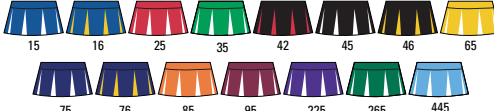

CHEER

GIRL'S AND WOMEN'S SIZES!

NEW COLORS

4064 GIRL'S LIST 33.90

4054 WOMEN'S LIST 34.90

STYLE: Pleated Skirt With Trim
FABRIC: 14oz. double-knit polyester
FEATURES: • Coordinating three stripe bottom trim
 • Knife pleat style with yoke
 • Covered elastic waistband for unsurpassed comfort and fit
 • Reinforced construction
SIZES: Girl's XXS-L
 Women's XXS-XL

GIRL'S AND WOMEN'S SIZES!

NEW COLORS

4068 GIRL'S LIST 36.90

4058 WOMEN'S LIST 38.90

STYLE: Box Pleated Skirt With Contrast Colored Pleats
FABRIC: 14oz. double-knit polyester
FEATURES: • Coordinating colored box pleats
 • Elastic waist for secure fit
 • Reinforced construction
SIZES: Girl's XXS-L
 Women's XXS-XL

HIGH PLEAT COUNT!
 GIRL'S SKIRT HAS 6-8 PLEATS
DEPENDING ON SIZE
 WOMEN'S SKIRT HAS 8-11 PLEATS
DEPENDING ON SIZE

GIRL'S AND WOMEN'S SIZES!

4066 GIRL'S LIST 23.90

4056 WOMEN'S LIST 24.90

STYLE: A-Line No Pleat Skirt
FABRIC: 14oz. double knit polyester
FEATURES: • Covered elastic waistband for unsurpassed comfort and fit
 • Side notches
 • Reinforced construction
SIZES: Girl's XXS-L
 Women's XXS-XL