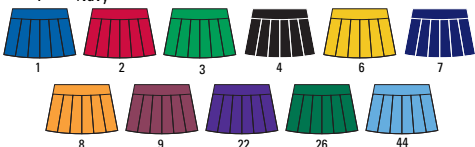

BODY COLOR

1 - Royal	8 - Orange
2 - Scarlet	9 - Maroon
3 - Kelly NEW	22 - Purple
4 - Black	26 - Dk. Green
6 - Gold	44 - Col. Blue NEW
7 - Navy