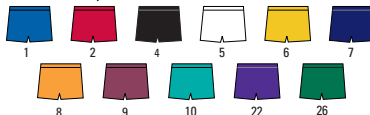

BODY COLOR

1 - Royal	8 - Orange
2 - Scarlet	9 - Maroon
4 - Black	10 - Teal
5 - White	22 - Purple
6 - Gold	26 - Dk. Green
7 - Navy