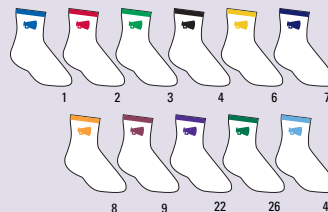

BODY COLOR ACCENT

1 - White	Royal
2 - White	Scarlet
3 - White	Kelly NEW
4 - White	Black
6 - White	Gold
7 - White	Navy
8 - White	Orange
9 - White	Maroon
22 - White	Purple
26 - White	Dk. Green
44 - White	Columbia Blue NEW