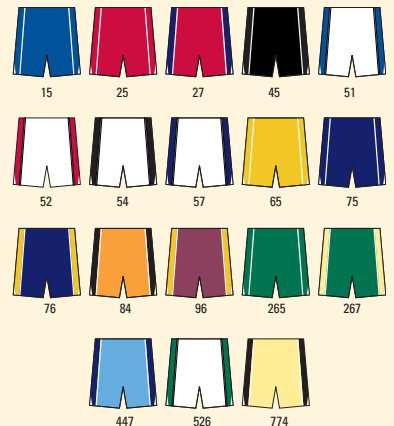

ADULT JERSEY: S (34-36), M (38-40), L (42-44), XL (46-48), 2XL (50-52), 3XL (54-56)

ADULT SHORT: S (28-30), M (32-34), L (36-38), XL (40-42), 2XL (44-46), 3XL (48-50)