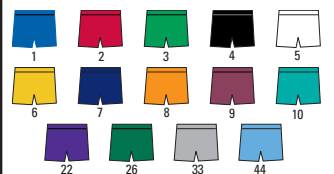

SIZES: S-3XL Add (2X-\$5, 3X-\$10)

BODY COLOR	TRIM
1 - Royal	White/Royal/White
2 - Scarlet	White/Scarlet/White
4 - Black	White/Black/White
7 - Navy	White/Navy/White
26 - Dark Green	White/Dark Green/White

4024 ADULT LIST 14.90

STYLE: Adult "Steelmesh" Lacrosse Short

FABRIC: 100% Polyester "Steelmesh"

- FEATURES:**
- Durable elastic waistband
 - No drawcord
 - Inseam ranges from 7-1/4" to 8-1/2"
 - Reinforced construction

SIZES: S-3XL Add (2X-\$5, 3X-\$10)

BODY COLOR

1 - Royal	8 - Orange
2 - Scarlet	9 - Maroon
3 - Kelly	10 - Teal
4 - Black	22 - Purple
5 - White	26 - Dark Green
6 - Gold	33 - Silver
7 - Navy	44 - Columbia Blue