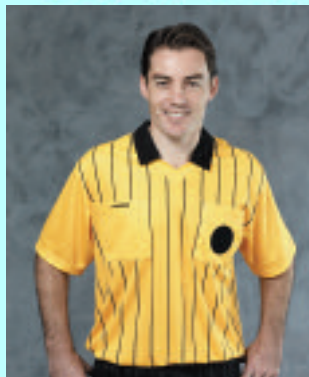

SIZES: S-3XL Add (2X-\$5, 3X-\$10)

BODY COLOR

4 - Black
 5 - White

WESTERN STYLE
 ← POCKETS

4121 ADULT LIST **28.90**

STYLE: Adult Official's Pants
FABRIC: Pro weight double-knit polyester
FEATURES: • Wide elastic waist
 • Two snap closure / zipper fly
 • 25" inseam
 • Non-scuff plastic snaps
 • Front slash pockets
 • Two deep-cut rear pockets – one with cover and button closure

SIZES: 28, 30, 32, 34, 36, 38, 40, 42, 44 Add (44-\$5)

BODY COLOR

5 - White

DUAL REAR
 POCKETS

3120 ADULT LIST **34.90**

OFFICIALS

OFFICIALS

SOCCER OFFICIALS

Our Soccer Jersey and Short are the perfect combination of comfort and durability – it's an easy call!

1150 ADULT LIST **25.90**

STYLE: Adult Soccer Official's Jersey
FABRIC: Sublimated polyester
FEATURES: • Dual front pockets
 • Velcro patch attachment
 • Comfortable generous fit
 • Reinforced construction