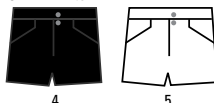

SIZES: S-3XL Add (2X-\$5, 3X-\$10)

BODY COLOR

4 - Black
 5 - White

SLASH STYLE
 ← POCKETS

4120 ADULT LIST **28.90**

STYLE: Adult Official's Short
FABRIC: Pro weight double-knit polyester
FEATURES: • Wide elastic waist
 • Two snap closure / High quality zipper fly
 • Non-scuff plastic snaps
 • Front "western style" pockets
 • Inseam ranges from 6-1/2" to 7-3/4"
 • Two deep-cut rear pockets – one with cover and button closure

SIZES: S-3XL Add (2X-\$5, 3X-\$10)

BODY COLOR

4 - Black
 5 - White

WESTERN STYLE
 ← POCKETS

4121 ADULT LIST **28.90**

STYLE: Adult Official's Pants
FABRIC: Pro weight double-knit polyester
FEATURES: • Wide elastic waist
 • Two snap closure / zipper fly
 • 25" inseam
 • Non-scuff plastic snaps
 • Front slash pockets
 • Two deep-cut rear pockets – one with cover and button closure